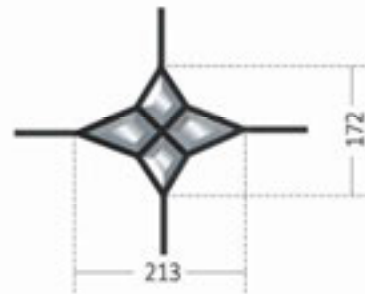

FBS CRYSTAL **CATANIA**