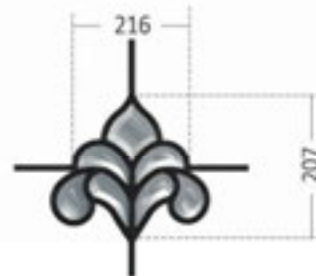

FBS 9038

FBS 9134

FBS 1149

**FBS 1133 - PER / FOR 3 mm THICKNESS GLASSES**

**STANDARD COLOURS:** AS PER COLOUR CHART (pages 23-24)

FBS 9034

# PROFILE FBS 1133

Accessories for glazed frames and double-glass

FBS CRYSTAL **TUSCANY**

FBS CRYSTAL **CATANIA**

FBS CRYSTAL **MILANO**

FBS 1133

FBS CRYSTAL **FLORENCE**

FBS CRYSTAL **BRESCIA**