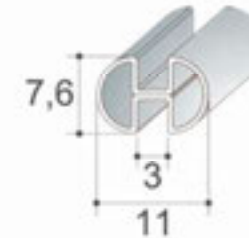

PROFILE FBS 1133

Accessories for glazed frames and double-glass

FBS 1133

FBS CRYSTAL **FLORENCE**

FBS CRYSTAL **BRESCIA**

FBS CRYSTAL **SIENA**

FBS CRYSTAL **VERONA**