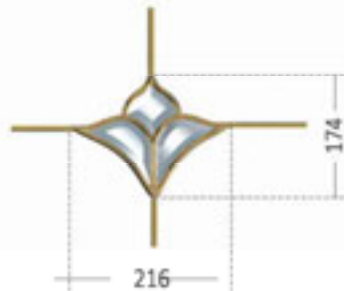

FBS CRYSTAL **FLORENCE**