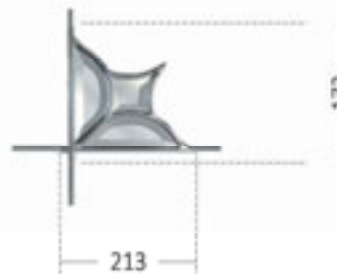

FBS CRYSTAL **SIENA**