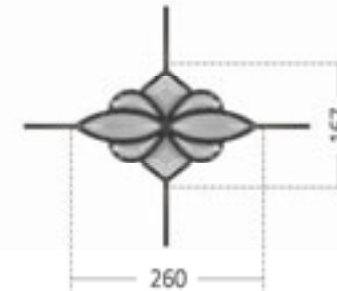

FBS CRYSTAL **VERONA**