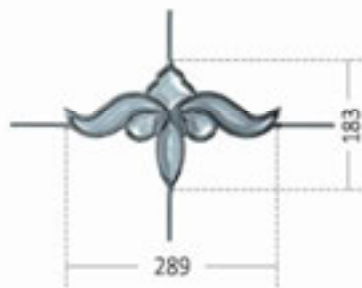

PROFILE FBS 1133

Accessories for glazed frames and double-glass

FBS CRYSTAL **TUSCANY**