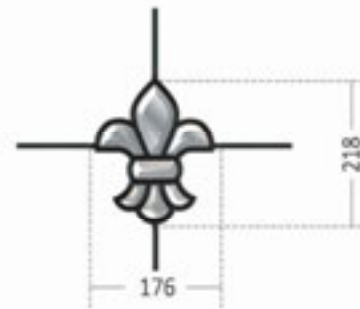

FBS 9038

FBS 9134

FBS 1149

**FBS 1133 - PER / FOR 3 mm THICKNESS GLASSES**

**STANDARD COLOURS:** AS PER COLOUR CHART (pages 23-24)

FBS 9034

# PROFILE FBS 1133

Accessories for glazed frames and double-glass

FBS CRYSTAL **TUSCANY**

FBS CRYSTAL **CATANIA**

FBS CRYSTAL **MILANO**

FBS 1133

FBS CRYSTAL **FLORENCE**

FBS CRYSTAL **BRESCIA**